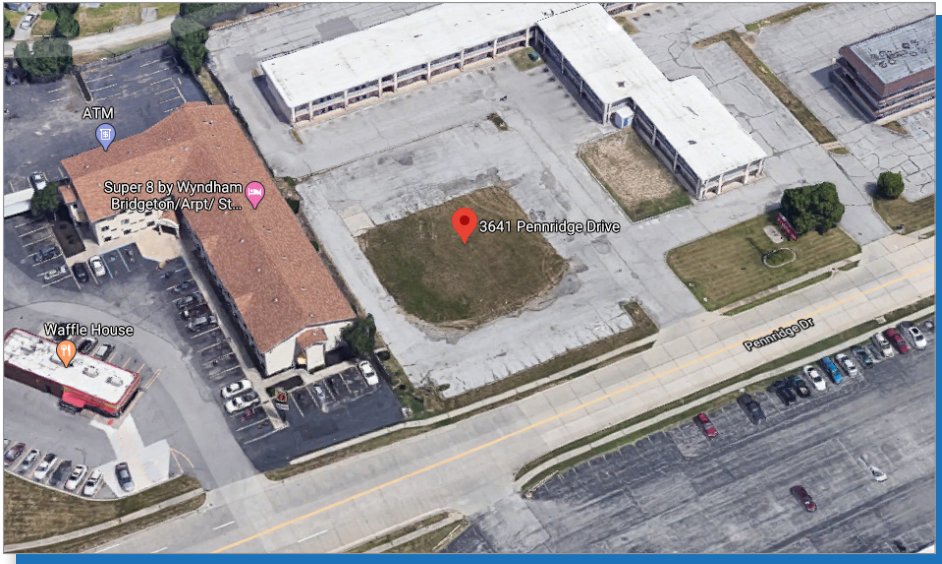

FOR SALE
3641 Pennridge Drive
Bridgeton, MO 63044

- Former Denny's Location
- 3/4 Acre
- Pad Ready Site

- Priced to Sell
- Easy Access
- Good Visibility

Price:
\$80,000

For more information contact:

Gary Andrews
 Direct: 314-336-1993 • Cell: 314-398-3993